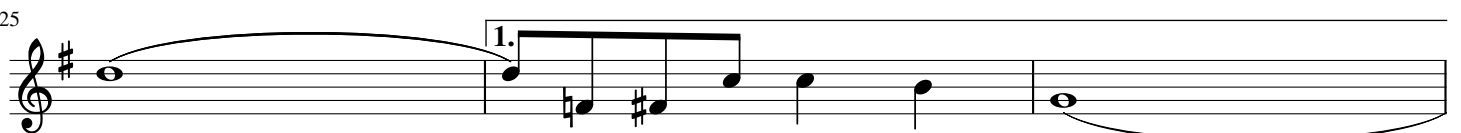

Royal Garden Blues

Spencer Williams

♩ = 160

Swing

♪ = ♯

31

34

37