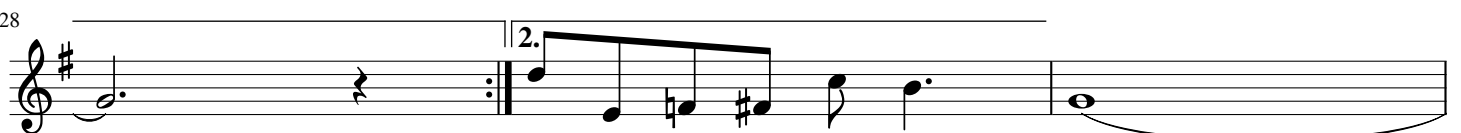

Royal Garden Blues

Spencer Williams

♩ = 160

Swing

♪ = ♯

31

34

37