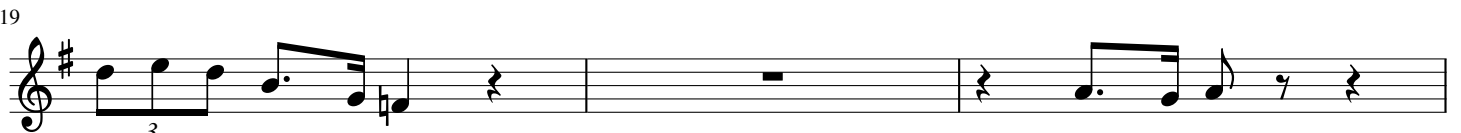

Royal Garden Blues

Spencer Williams

♩ = 160

Swing

♪ = ♯

31

34

37